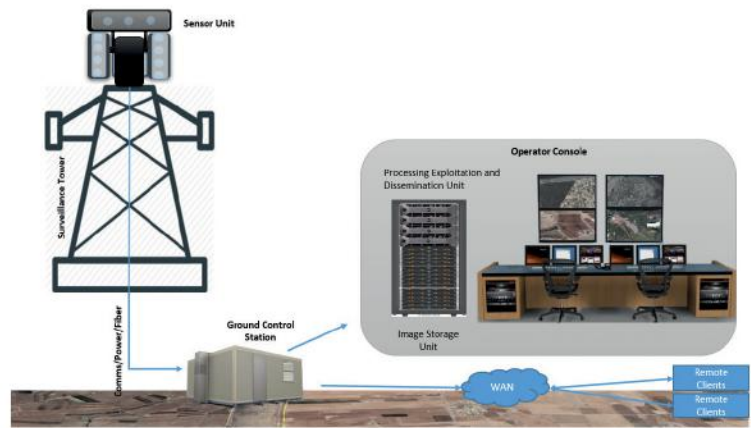

**LAND BASED
WIDE AREA
SURVEILLANCE
SYSTEM
(LWAS)**

ESEN

LAND BASED WIDE AREA SURVEILLANCE SYSTEM (LWAS)

- Situational Awareness Over Wide Area Persistent Surveillance
- Day And Night
- ITAR-Free

Applications

- Border Surveillance
- Airport Surveillance
- Seaport Surveillance
- Coastal Surveillance
- Critical Infrastructure Monitoring
- Critical Facility Protection
- Public Security
- Forensic Analysis
- Anomaly Detection
- Activity Based Intelligence

System Components

- Sensor Unit
 - > Uncooled Cameras IR
 - > High Resolution EO Cameras
 - > Motorized Pan & Tilt System
- Processing Exploitation and Dissemination (PED) Unit
- Archive System
- Operator Console Unit

- Instantaneous real time and tracking on coverage area
- Multiple chip outs (areas of interest)
- Independent zoom and pan on each chip out
- Track information and history over the coverage area
- Replay First defection in any area
- User Annotation Features
- Multiple operators can work on different parts of the imagery at the same time
- Pan Tilt Zoom camera for detailed analysis
- Perform searches and forensic analysis on archived images
- Track Filters (speed, track length, region of interest, etc.)
- Event marks and place marks
- Definition of alarm and interest regions