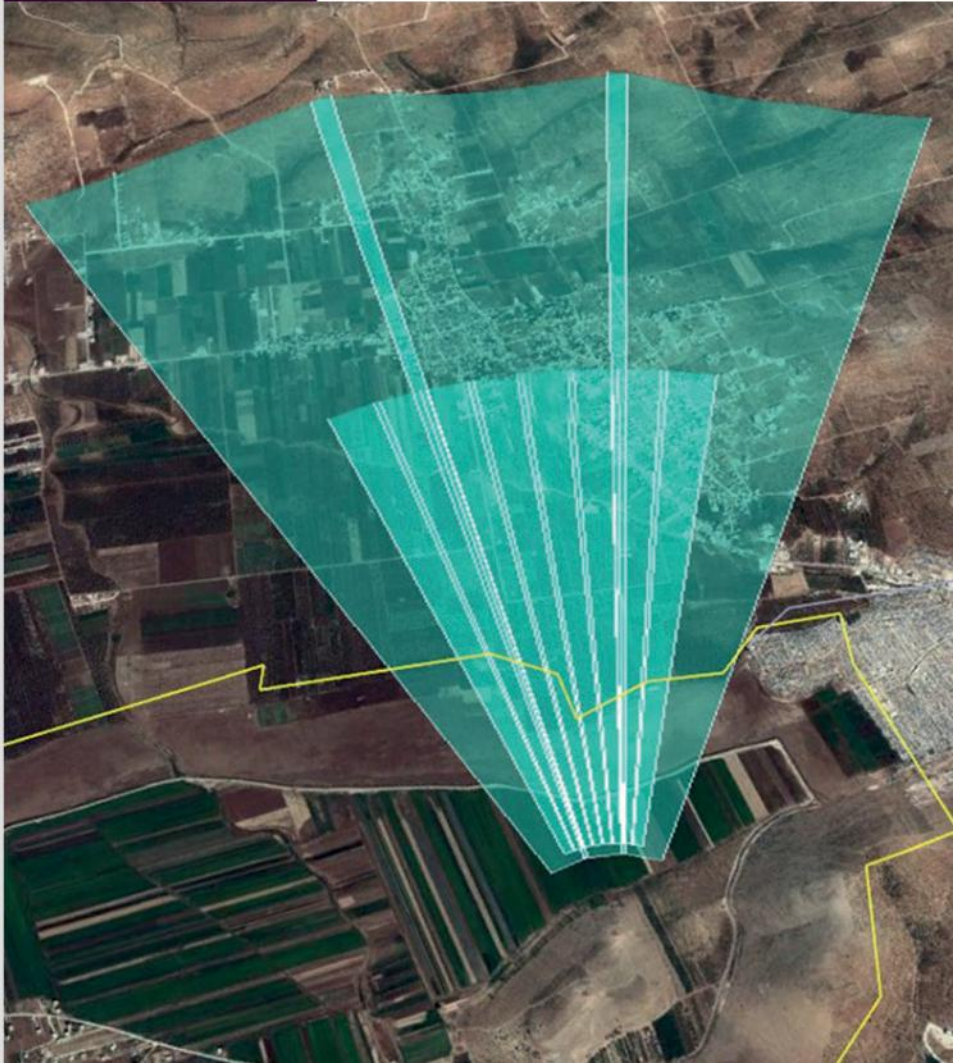

**LAND BASED
WIDE AREA
SURVEILLANCE
SYSTEM
(LWAS)**

ESEN

LAND BASED WIDE AREA SURVEILLANCE SYSTEM (LWAS)

- Situational Awareness Over Wide Area Persistent Surveillance
- Day And Night
- ITAR-Free

Applications

- Border Surveillance
- Airport Surveillance
- Seaport Surveillance
- Coastal Surveillance
- Critical Infrastructure Monitoring
- Critical Facility Protection
- Public Security
- Forensic Analysis
- Anomaly Detection
- Activity Based Intelligence

	DAY TIME	NIGHT TIME
Field Of View (Horizontal)	54°	32°
Coverage Area	6 km instantaneously 50 km via scanning	1,2 km instantaneously 13 km via scanning
Max Tracking Range	4 km	2 km
Scanning	360°	360°
Environmental	810 G	810 G
Operational Temperature	-30 C; + 50 C	-30 C; + 50 C
Detector Type	CCD	Uncooled LWIR
Number of Pixels	29 M Pixels (x3)	640*480 Pixels (x8)
Communication	Data and Video over Fiber Transmission	

- Instantaneous real time and tracking on coverage area
- Multiple chip outs (areas of interest)
- Independent zoom and pan on each chip out
- Track information and history over the coverage area
- Replay First defection in any area
- User Annotation Features
- Multiple operators can work on different parts of the imagery at the same time
- Pan Tilt Zoom camera for detailed analysis
- Perform searches and forensic analysis on archived images
- Track Filters (speed, track length, region of interest, etc.)
- Event marks and place marks
- Definition of alarm and interest regions