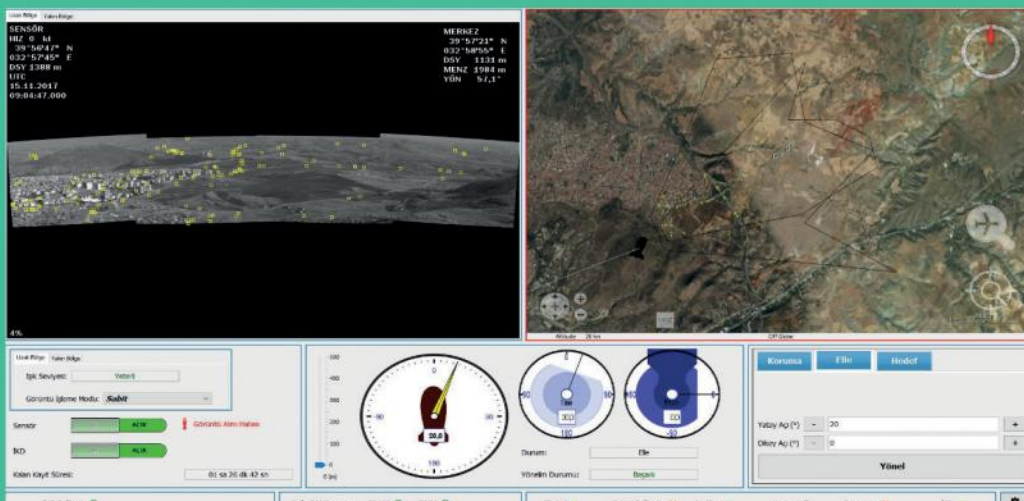

- Provides overall situational awareness
- Day and night persistent surveillance (24/7)
- Enables the analysis of both real-time and archived imagery
- ITAR Free solution