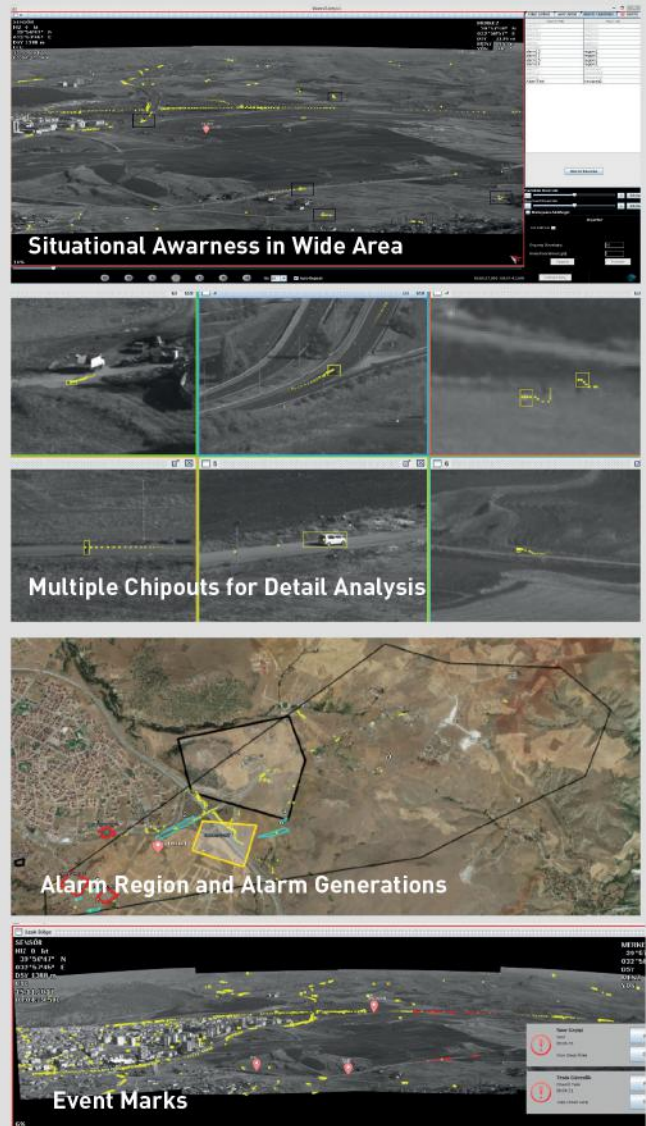

**LAND BASED
WIDE AREA
SURVEILLANCE
SYSTEM
(LWAS)**

ESEN

LAND BASED WIDE AREA SURVEILLANCE SYSTEM (LWAS)

- Situational Awareness Over Wide Area Persistent Surveillance
- Day And Night
- ITAR-Free

Applications

- Border Surveillance
- Airport Surveillance
- Seaport Surveillance
- Coastal Surveillance
- Critical Infrastructure Monitoring
- Critical Facility Protection
- Public Security
- Forensic Analysis
- Anomaly Detection
- Activity Based Intelligence

	DAY TIME	NIGHT TIME
Field Of View (Horizontal)	54°	32°
Coverage Area	6 km instantaneously 50 km via scanning	1,2 km instantaneously 13 km via scanning
Max Tracking Range	4 km	2 km
Scanning	360°	360°
Environmental	810 G	810 G
Operational Temperature	-30 C; + 50 C	-30 C; + 50 C
Detector Type	CCD	Uncooled LWIR
Number of Pixels	29 M Pixels (x3)	640*480 Pixels (x8)
Communication	Data and Video over Fiber Transmission	

- Instantaneous real time and tracking on coverage area
- Multiple chip outs (areas of interest)
- Independent zoom and pan on each chip out
- Track information and history over the coverage area
- Replay First defection in any area
- User Annotation Features
- Multiple operators can work on different parts of the imagery at the same time
- Pan Tilt Zoom camera for detailed analysis
- Perform searches and forensic analysis on archived images
- Track Filters (speed, track length, region of interest, etc.)
- Event marks and place marks
- Definition of alarm and interest regions